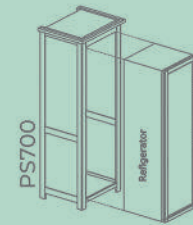

## Modular Kitchen

PS706 is equipped as standard with standard metal rails.

PS706  
96 x 65 x 220

PS701  
80 x 65 x 200

PS700  
80 x 65 x 200

107 x 59.6  
70 x 59.6

178 x 59.6